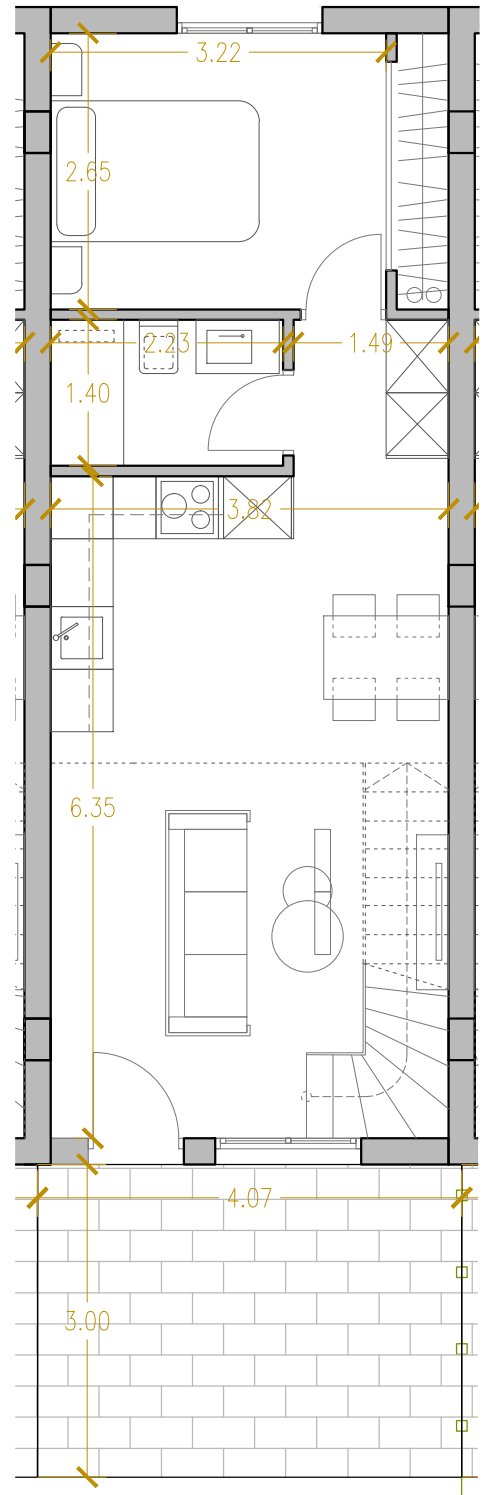

311-314

2,5 BEDROOMS/ 2 BATHROOMS

PLOT	AREA (SIZE)
311	109 m ²
314	80 m ²

GROUND FLOOR	
Living room-kitchen	26,50 m ²
Bathroom	3,20 m ²
Bedroom 1	10,15 m ²
Terrace	12,00 m ²
FIRST FLOOR	
Bedroom 2	11,10 m ²
Living	10,50 m ²
Bathroom	3,91 m ²
Corridor	1,38 m ²
Double height space	14,30 m ²

78,00 m² BUILT
12,00 m² TERRACE

78,00 m²

FIRST FLOOR

GROUND FLOOR