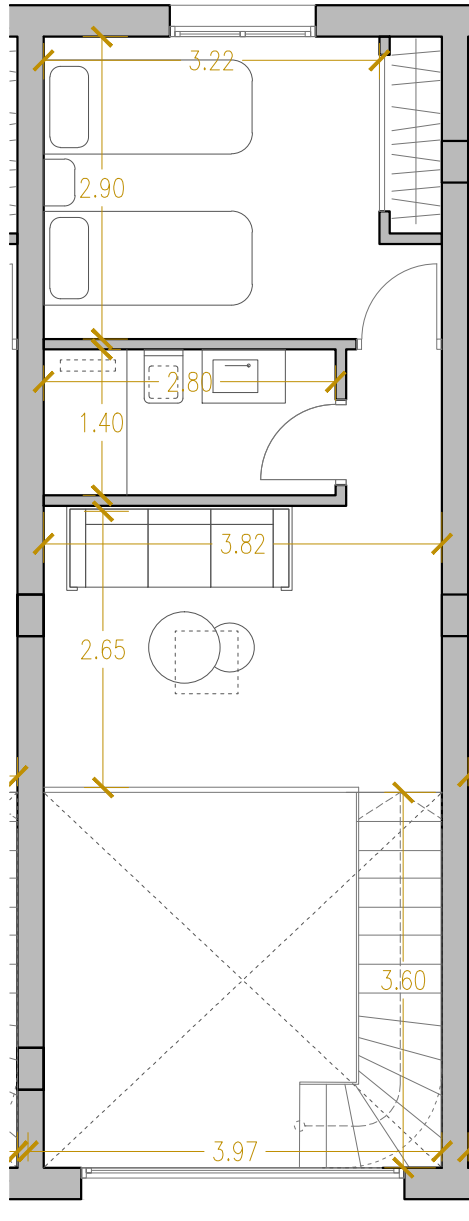

311-314

2,5 BEDROOMS/ 2 BATHROOMS

PLOT	AREA (SIZE)
311	109 m ²
314	80 m ²

GROUND FLOOR	
Living room-kitchen	26,50 m ²
Bathroom	3,20 m ²
Bedroom 1	10,15 m ²
Terrace	12,00 m ²
FIRST FLOOR	
Bedroom 2	11,10 m ²
Living	10,50 m ²
Bathroom	3,91 m ²
Corridor	1,38 m ²
Double height space	14,30 m ²

78,00 m² BUILT
12,00 m² TERRACE

78,00 m²

FIRST FLOOR

GROUND FLOOR