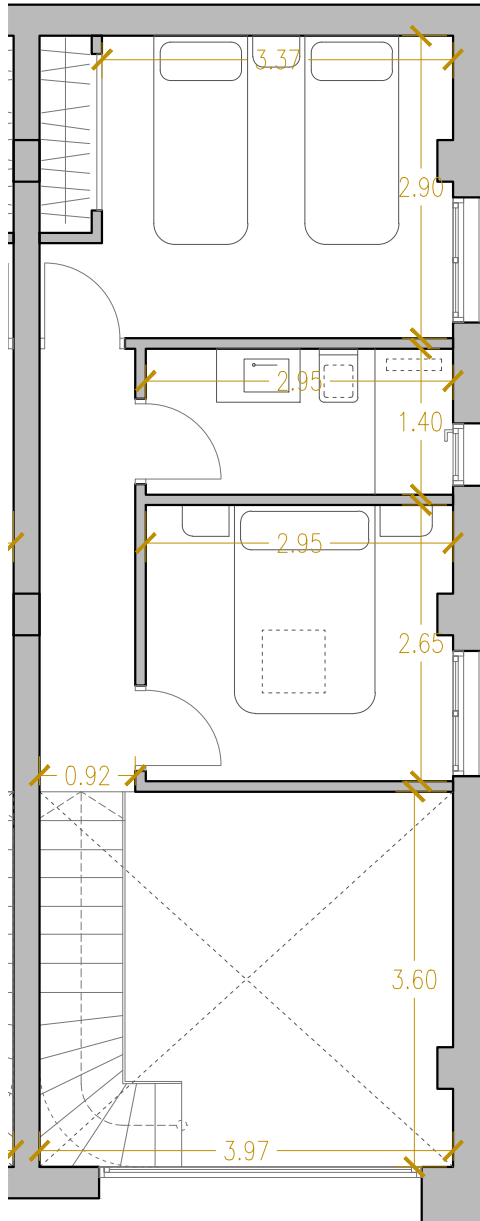

310-313

3 BEDROOMS/ 2 BATHROOMS

| PLOT | AREA (SIZE) |
|------|--------------------|
| 310 | 226 m ² |
| 313 | 100 m ² |

| GROUND FLOOR | |
|---------------------|----------------------|
| Living room-kitchen | 26,50 m ² |
| Bathroom | 3,20 m ² |
| Bedroom 1 | 10,15 m ² |
| Terrace | 12,00 m ² |
| FIRST FLOOR | |
| Bedroom 2 | 11,50 m ² |
| Bedroom 3 | 8,10 m ² |
| Bathroom | 4,13 m ² |
| Corridor | 3,90 m ² |
| Double height space | 14,30 m ² |

82,50 m² BUILT
12,00 m² TERRACE

82,50 m²

FIRST FLOOR

GROUND FLOOR