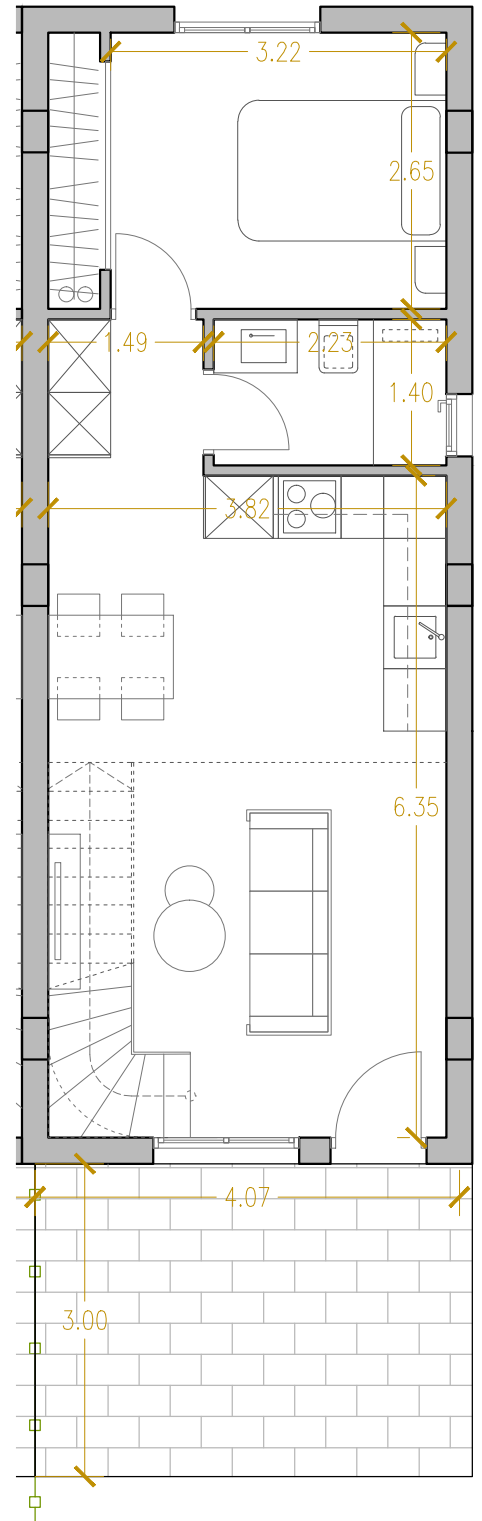

310-313

3 BEDROOMS/ 2 BATHROOMS

| PLOT | AREA (SIZE) |
|------|--------------------|
| 310 | 226 m ² |
| 313 | 100 m ² |

| GROUND FLOOR | |
|---------------------|----------------------|
| Living room-kitchen | 26,50 m ² |
| Bathroom | 3,20 m ² |
| Bedroom 1 | 10,15 m ² |
| Terrace | 12,00 m ² |
| FIRST FLOOR | |
| Bedroom 2 | 11,50 m ² |
| Bedroom 3 | 8,10 m ² |
| Bathroom | 4,13 m ² |
| Corridor | 3,90 m ² |
| Double height space | 14,30 m ² |

82,50 m² BUILT
12,00 m² TERRACE

82,50 m²

FIRST FLOOR

GROUND FLOOR